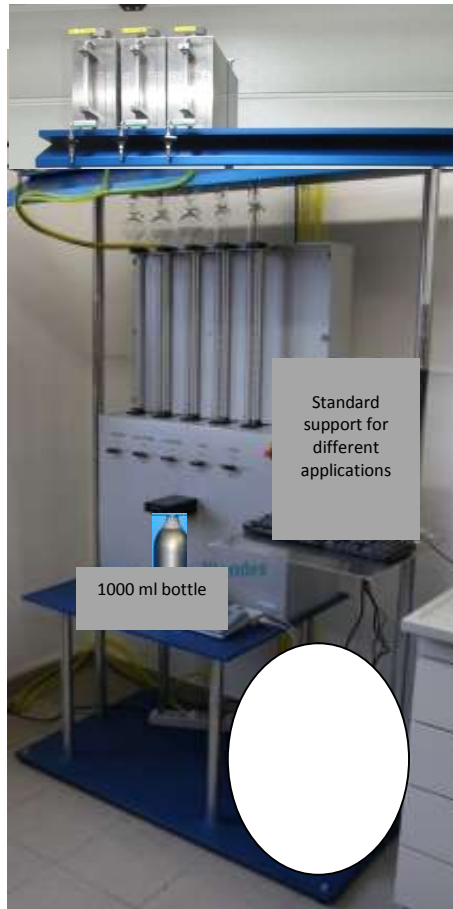

MANUAL GRAVITY BLENDER

With Burettes, Main blue support & Fuels safety cans

Blender with 2 up to 6 burettes according application

3 or 4 Burettes for OCTANE
2 Burettes for CETANE

Compact complete system

Standard support for different applications

1000 ml bottle

All models CE marked.

No fuels storage inside Blender Cabinet

SAFETY FIRST

Trolley with 4 wheels with brake

- No maintenance
- Friendly use
- High precision
- Easy Fuels filling
- Printer
- USB Key Data's storing

Each front Safety can labeled with Fuels name

Manual Filling access.

Vent

Shut off manual valve to blender back input

Connection to safety can output shut off valve